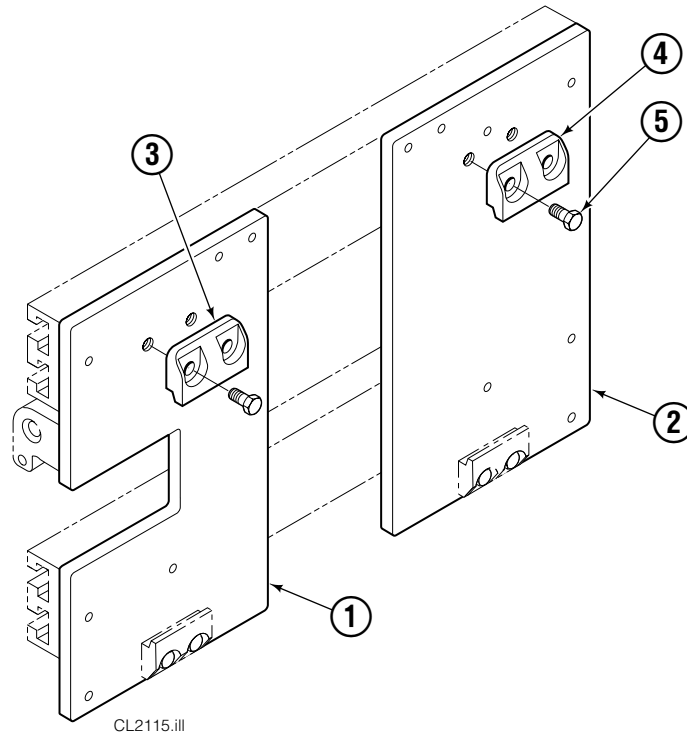

Mounting Plates with Bolt-On Upper Hooks

REF	QTY	PART NO.	DESCRIPTION
1	1	680619	Mounting Plate Assembly-LH ●
2	1	680620	Mounting Plate Assembly-RH ■
3	1	6002330	Upper Hook-LH
4	1	210491	Upper Hook-RH
5	4	768577	Capscrew, M20 x 35

● Includes items 3 and 5.

■ Includes items 4 and 5.