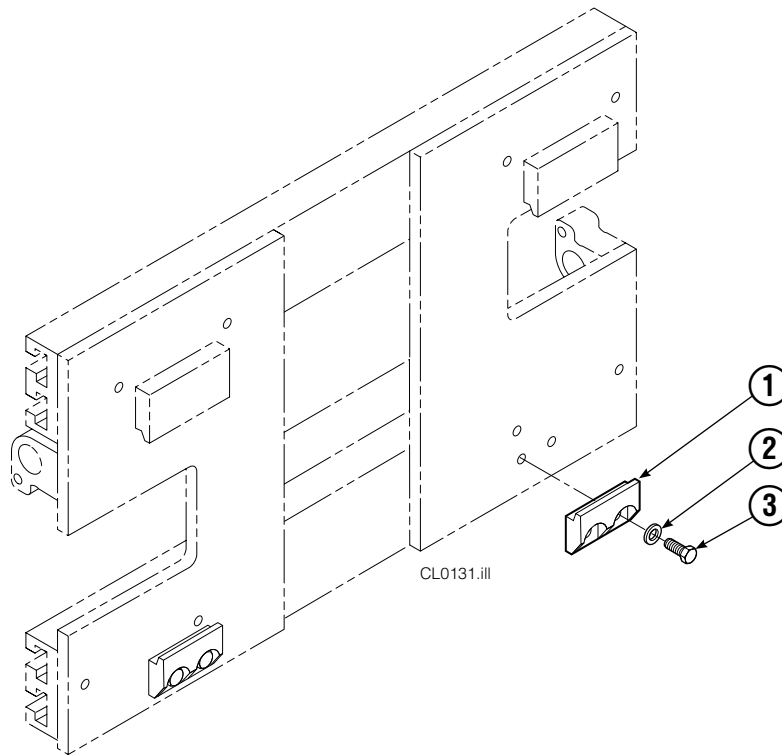

Bolt-On Mounting Group

Class II			
REF	QTY	PART NO.	DESCRIPTION
		678934	Lower Hook Group
1	2	675968	Lower Hook
2	4	667225	Washer, 5/8 in. ID
3	4	667369	Capscrew, 5/8 NC x 1.25 GR 5

Reference: S-3197.