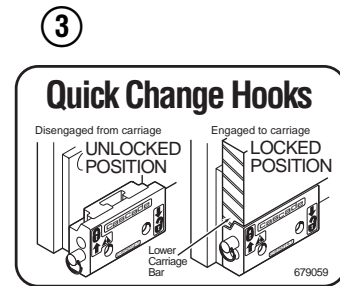

Safety Decals

REF	QTY	PART NO.	DESCRIPTION
1	1	679150	No Step Decal
2	2	665595	No Hand Hold Decal
3	1	679059	Quick Change Hook Decal