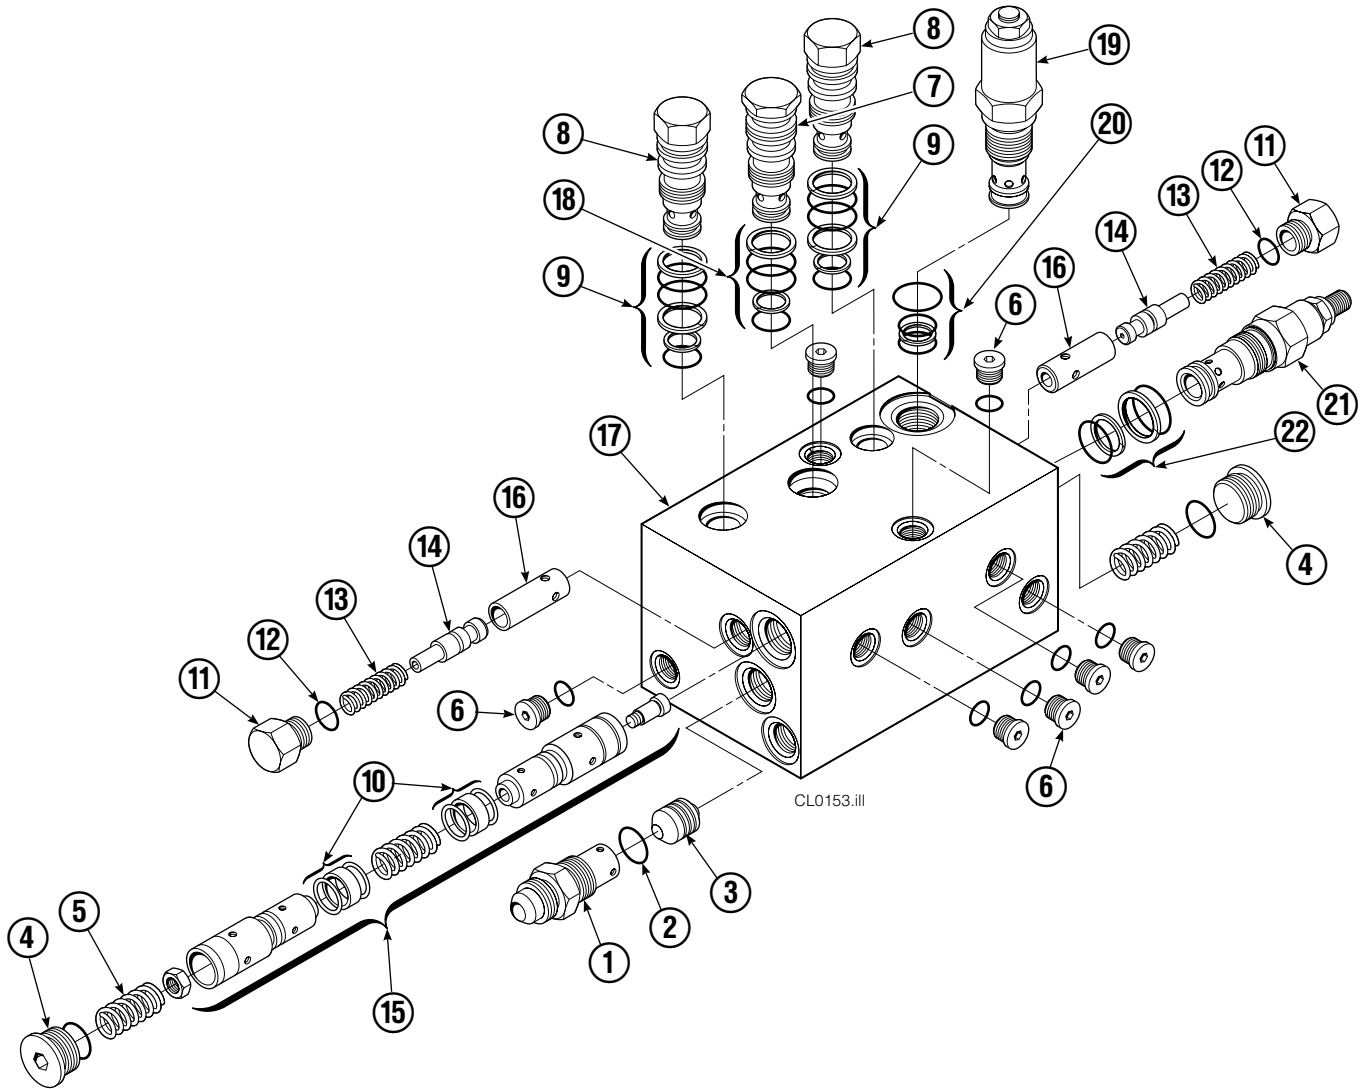

Base Unit Group

CL1650.ill

20D							
REF	QTY	PART NO.	DESCRIPTION	REF	QTY	PART NO.	DESCRIPTION
		370247	Base Unit Group	12	8	667910	Washer
1	2	686472	Hose, 25.50 in.	13	8	667909	Capscrew
2	2	206880	Hose, 17.25 in.	14	1	354983	Bumper
3	9	601377	Fitting, 8-8	15	2	665707	Nut, 1/2 in. ID
4	1	674168	Frame - Lower	16	2	3659	Capscrew, 1/2 NC x 2.50
5	2	581555	Plug	17	4	668910	Bearing
6	3	671222	Capscrew, 3/8 NC x .75	18	4	667663	Bearing
7	2	4071	Capscrew	19	4	668911	Bearing
8	2	318595	Cylinder ▲	20	1	680620	Mounting Plate - RH
9	2	7861	Roll Pin - Inner	21	1	680619	Mounting Plate - LH
10	2	7962	Roll Pin - Outer	22	1	316732	Bracket
11	1	671549	Frame - Upper	23	1	343684	Valve ●

▲ See Cylinder page for parts breakdown.

Reference: Mounting Group 341425, Common Parts 318623,

SK-5299.

● See Valve page for parts breakdown.

Valve Group

REF	QTY	PART NO.	DESCRIPTION	REF	QTY	PART NO.	DESCRIPTION
		343684	Valve Group	12	2	2840	O-Ring ●
1	1	667490	Special Fitting	13	2	673098	Spring
2	1	2841	O-Ring ●	14	2	667492	Poppet
3	1	667471	Spool	15	1	673089	Spool Assembly
4	2	609453	Fitting, 10	16	2	667491	Sleeve
5	2	667487	Spring	17	1	343685	Valve Body
6	7	604510	Fitting, 6	18	1	661347	Service Kit ●
7	1	678270	Check Valve – VPO	19	1	334615	Relief Valve
8	2	659058	Check Valve – PO	20	1	684625	Service Kit
9	2	667516	Service Kit ●	21	1	343687	Relief Valve
10	1	679846	Low Flow Spool Kit	22	1	667510	Service Kit
11	2	667494	Fitting			667513	Service Kit

● Included in Service Kit 667513.

Cylinder

20D			
REF	QTY	PART NO.	DESCRIPTION
		318595	Cylinder Assembly
1	2	6510	Cotter Pin ■
2	2	667624	Nut Retainer ■
3	2	667625	Nut ■
4	1	318596	Shell
5	1	602580	Fitting
6	1	558200	Piston
7	1	2716	O-Ring ▲
8	1	662452	Seal ▲
9	1	2785	O-Ring ▲
10	1	615128	Back-Up Ring ▲
11	1	563906	Retainer
12	1	662448	Seal ▲
13	1	638243	Nylon Ring ▲
14	1	636853	Wiper ▲
15	1	667623	Nut
16	1	318597	Rod
17	1	667626	Washer
18	1	—	Spacer
19	1	671047	Seal Loader, Piston ▲
20	1	671051	Seal Loader, Retainer ▲
		668021	Service Kit