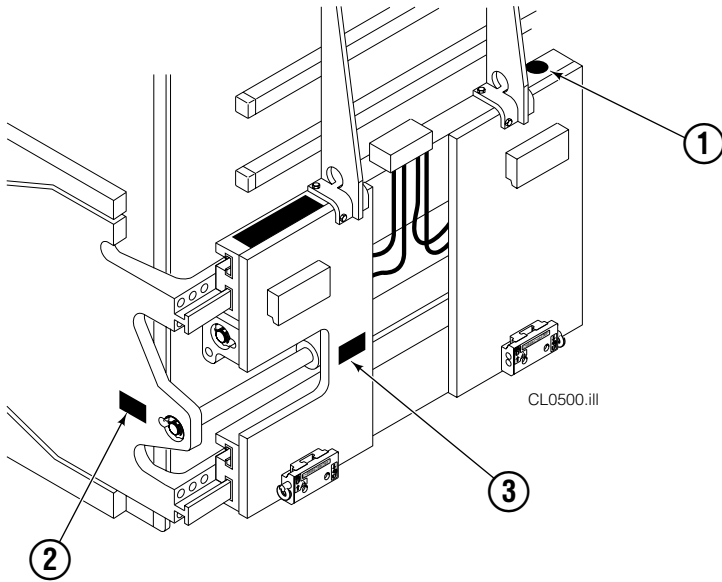

Safety Decals

REF	QTY	PART NO.	DESCRIPTION
1	1	679150	No Step Decal
2	2	665595	No Hand Hold Decal
3	1	679059	Quick Change Hook Decal