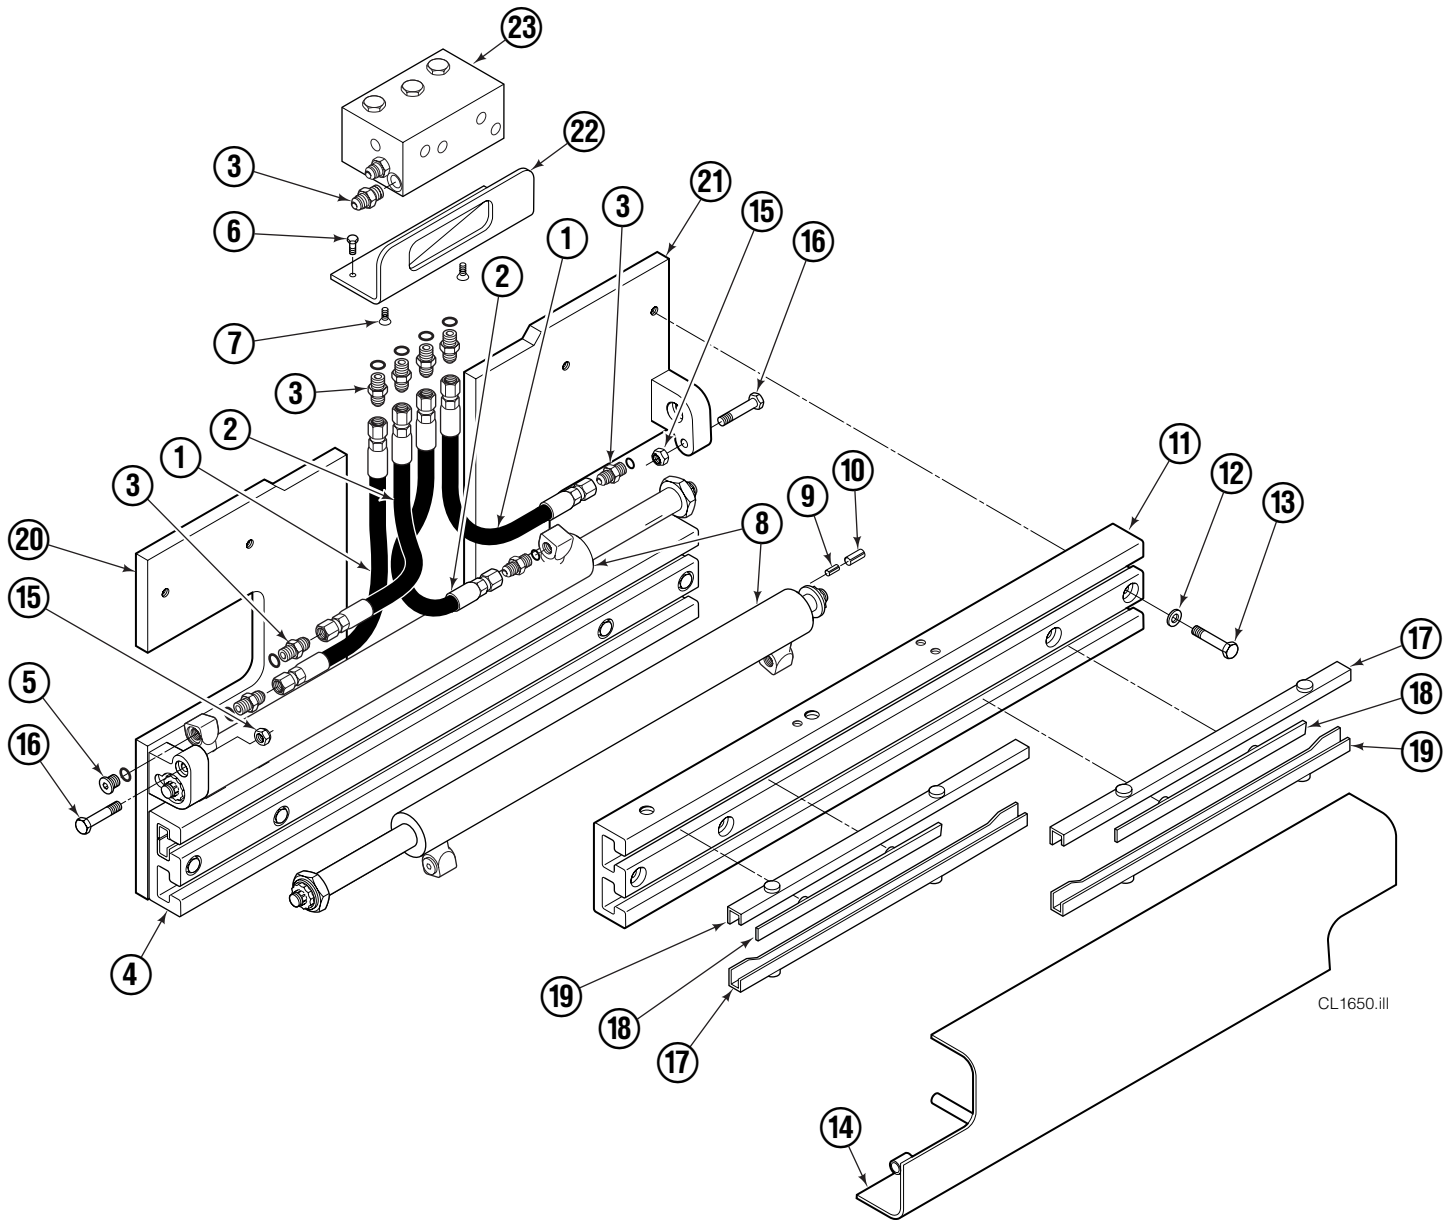

Base Unit Group

CL1650.ill

20D							
REF	QTY	PART NO.	DESCRIPTION	REF	QTY	PART NO.	DESCRIPTION
		370247	Base Unit Group	12	8	667910	Washer
1	2	686472	Hose, 25.50 in.	13	8	667909	Capscrew
2	2	206880	Hose, 17.25 in.	14	1	354983	Bumper
3	9	601377	Fitting, 8-8	15	2	665707	Nut, 1/2 in. ID
4	1	674168	Frame - Lower	16	2	3659	Capscrew, 1/2 NC x 2.50
5	2	581555	Plug	17	4	668910	Bearing
6	3	671222	Capscrew, 3/8 NC x .75	18	4	667663	Bearing
7	2	4071	Capscrew	19	4	668911	Bearing
8	2	318595	Cylinder ▲	20	1	680620	Mounting Plate - RH
9	2	7861	Roll Pin - Inner	21	1	680619	Mounting Plate - LH
10	2	7962	Roll Pin - Outer	22	1	316732	Bracket
11	1	671549	Frame - Upper	23	1	343684	Valve ●

▲ See Cylinder page for parts breakdown.

Reference: Mounting Group 341425, Common Parts 318623,

SK-5299.

● See Valve page for parts breakdown.

Valve Group

REF	QTY	PART NO.	DESCRIPTION	REF	QTY	PART NO.	DESCRIPTION
		343684	Valve Group	12	2	2840	O-Ring ●
1	1	667490	Special Fitting	13	2	673098	Spring
2	1	2841	O-Ring ●	14	2	667492	Poppet
3	1	667471	Spool	15	1	673089	Spool Assembly
4	2	609453	Fitting, 10	16	2	667491	Sleeve
5	2	667487	Spring	17	1	343685	Valve Body
6	7	604510	Fitting, 6	18	1	661347	Service Kit ●
7	1	678270	Check Valve – VPO	19	1	334615	Relief Valve
8	2	659058	Check Valve – PO	20	1	684625	Service Kit
9	2	667516	Service Kit ●	21	1	343687	Relief Valve
10	1	679846	Low Flow Spool Kit	22	1	667510	Service Kit
11	2	667494	Fitting			667513	Service Kit