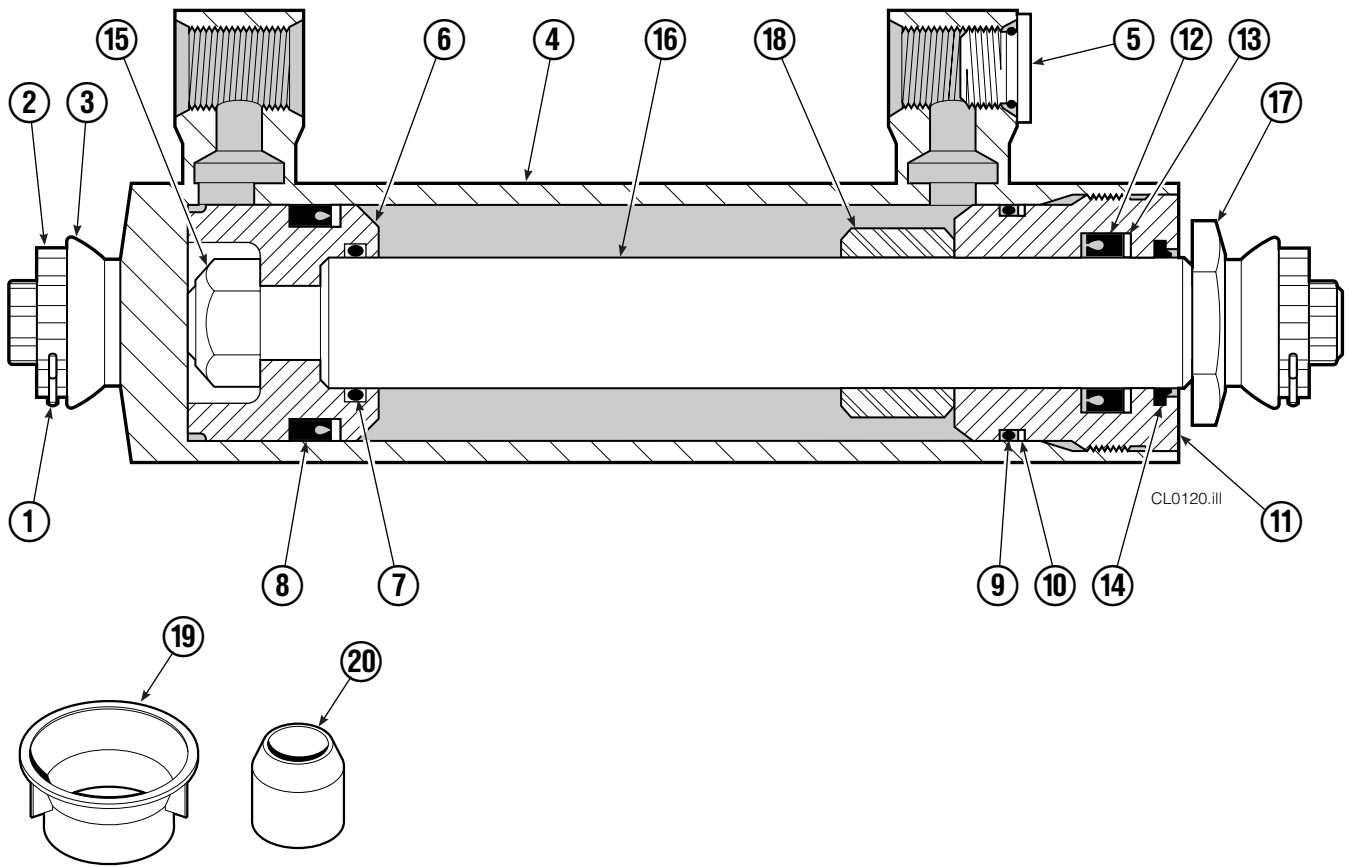

Base Unit Group

CL1650.ill

20D							
REF	QTY	PART NO.	DESCRIPTION	REF	QTY	PART NO.	DESCRIPTION
		370247	Base Unit Group	12	8	667910	Washer
1	2	686472	Hose, 25.50 in.	13	8	667909	Capscrew
2	2	206880	Hose, 17.25 in.	14	1	354983	Bumper
3	9	601377	Fitting, 8-8	15	2	665707	Nut, 1/2 in. ID
4	1	674168	Frame - Lower	16	2	3659	Capscrew, 1/2 NC x 2.50
5	2	581555	Plug	17	4	668910	Bearing
6	3	671222	Capscrew, 3/8 NC x .75	18	4	667663	Bearing
7	2	4071	Capscrew	19	4	668911	Bearing
8	2	318595	Cylinder ▲	20	1	680620	Mounting Plate - RH
9	2	7861	Roll Pin - Inner	21	1	680619	Mounting Plate - LH
10	2	7962	Roll Pin - Outer	22	1	316732	Bracket
11	1	671549	Frame - Upper	23	1	343684	Valve ●

▲ See Cylinder page for parts breakdown.

Reference: Mounting Group 341425, Common Parts 318623,

SK-5299.

● See Valve page for parts breakdown.

Valve Group

REF	QTY	PART NO.	DESCRIPTION	REF	QTY	PART NO.	DESCRIPTION
		343684	Valve Group	12	2	2840	O-Ring ●
1	1	667490	Special Fitting	13	2	673098	Spring
2	1	2841	O-Ring ●	14	2	667492	Poppet
3	1	667471	Spool	15	1	673089	Spool Assembly
4	2	609453	Fitting, 10	16	2	667491	Sleeve
5	2	667487	Spring	17	1	343685	Valve Body
6	7	604510	Fitting, 6	18	1	661347	Service Kit ●
7	1	678270	Check Valve – VPO	19	1	334615	Relief Valve
8	2	659058	Check Valve – PO	20	1	684625	Service Kit
9	2	667516	Service Kit ●	21	1	343687	Relief Valve
10	1	679846	Low Flow Spool Kit	22	1	667510	Service Kit
11	2	667494	Fitting			667513	Service Kit

● Included in Service Kit 667513.

Cylinder

20D			
REF	QTY	PART NO.	DESCRIPTION
		318595	Cylinder Assembly
1	2	6510	Cotter Pin ■
2	2	667624	Nut Retainer ■
3	2	667625	Nut ■
4	1	318596	Shell
5	1	602580	Fitting
6	1	558200	Piston
7	1	2716	O-Ring ▲
8	1	662452	Seal ▲
9	1	2785	O-Ring ▲
10	1	615128	Back-Up Ring ▲
11	1	563906	Retainer
12	1	662448	Seal ▲
13	1	638243	Nylon Ring ▲
14	1	636853	Wiper ▲
15	1	667623	Nut
16	1	318597	Rod
17	1	667626	Washer
18	1	—	Spacer
19	1	671047	Seal Loader, Piston ▲
20	1	671051	Seal Loader, Retainer ▲
		668021	Service Kit