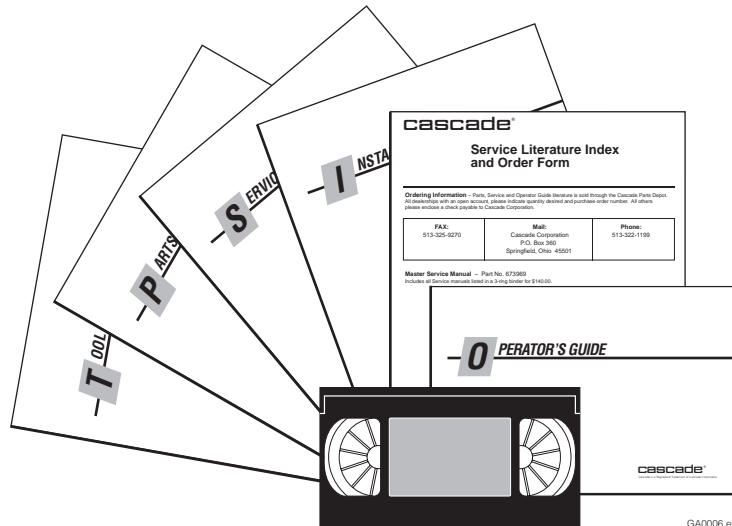

Publications

PART NO.	DESCRIPTION
670487	Service Manual
670834	Operators Guide
670488	Installation Instructions
680664	Servicing Cascade Cylinders-VHS
679929	Tool Catalog
673964	Literature Index Order Form