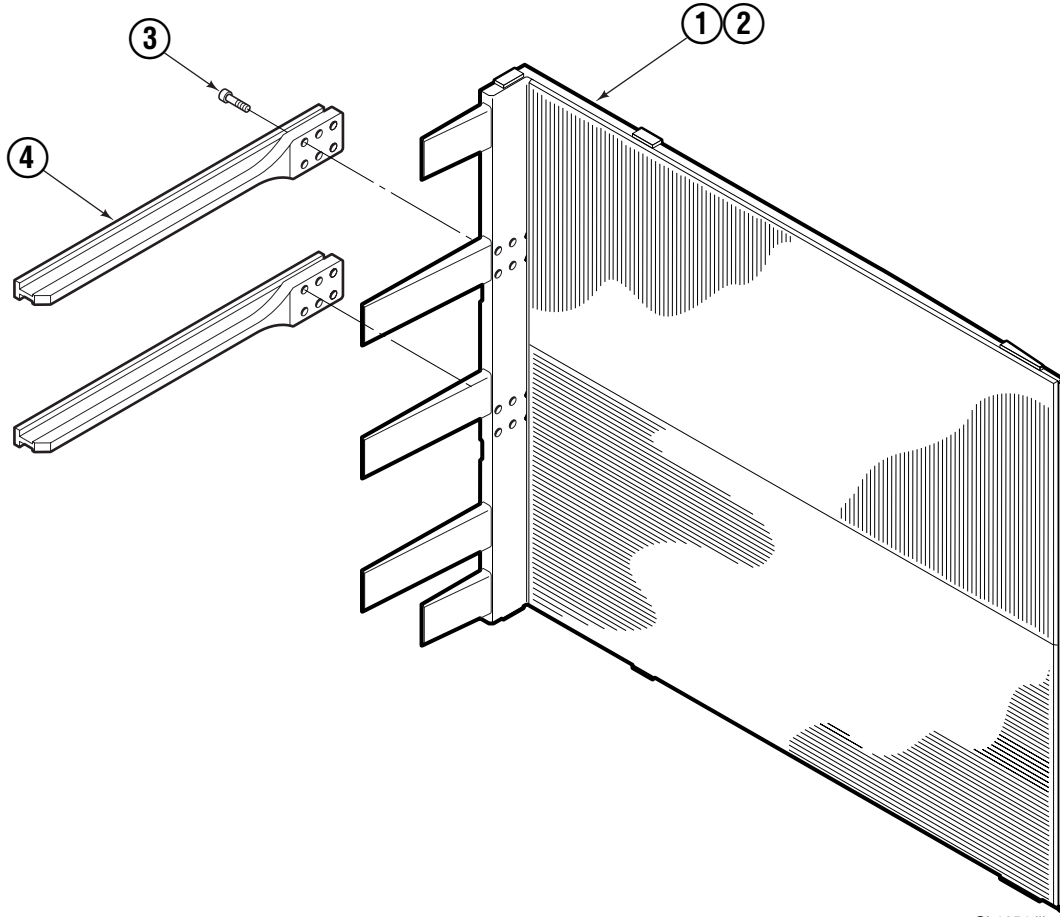

Arm Group

CL1651.ill

20D			
REF	QTY	PART NO.	DESCRIPTION
		6010454	Arm Group
1	1	6010634	Arm - RH
2	1	6010633	Arm - LH
3	24	607103	Capscrew
4	4	667905	Arm Bar